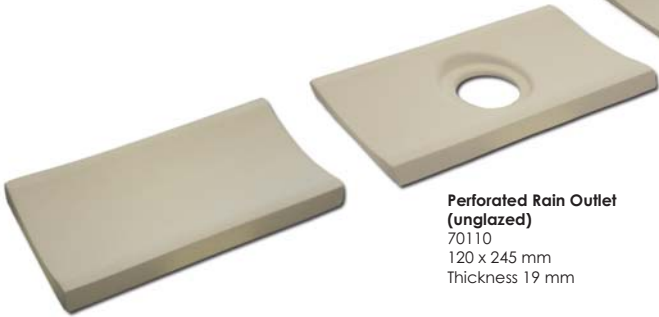

Rain Channel (unglazed)
70100
120 x 245 mm
Thickness 19 mm

Perforated Rain Outlet (unglazed)
70110
120 x 245 mm
Thickness 19 mm