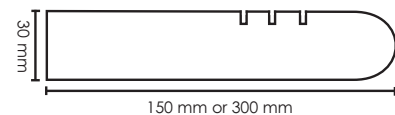

Natural Stone Copings profile