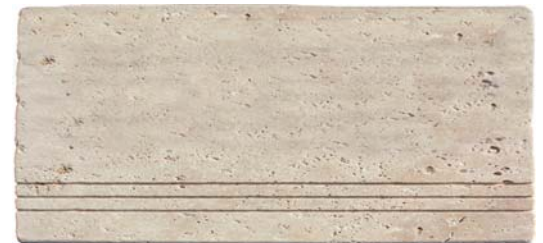

Classic Travertine - Travertine
USS - 468
300 x 600 mm
Thickness 30 mm
Tumbled, grooved and bull nosed
Available in all colours