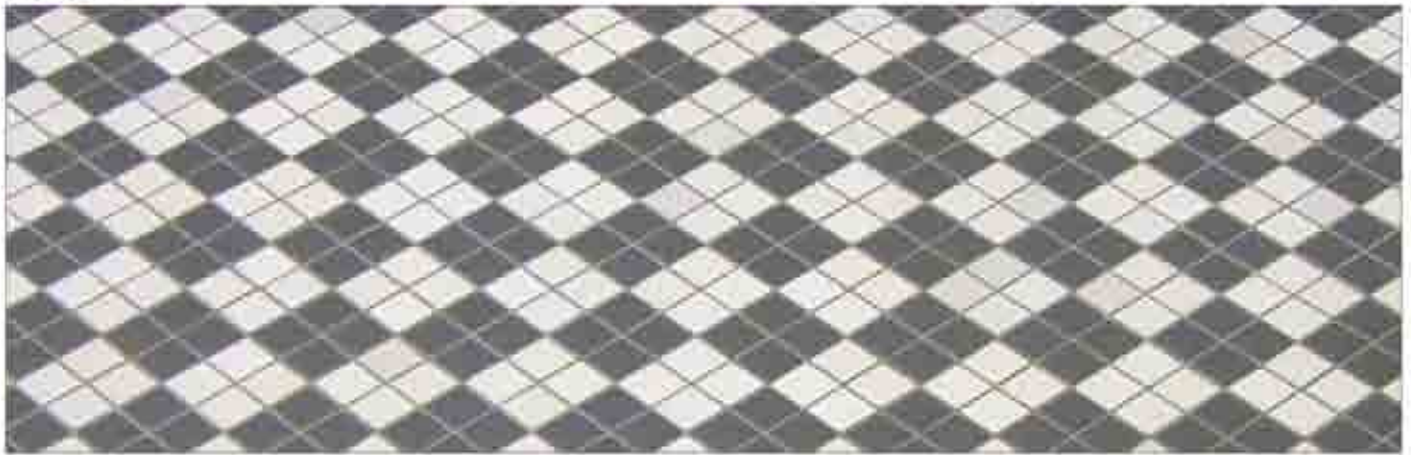

Product Unglazed Porcelain / Crystal Mosaic
Size 25 x 25mm
Thickness 4mm
Tiles / Sheet 169
Sheet Size 348 x 348mm
Sheets / Carton 17
M² / Carton 2.05m²
Backing Mesh Backed

● **Anti-Slip Ratings**
DIN 51130 'R10'
DIN 51097 'C'