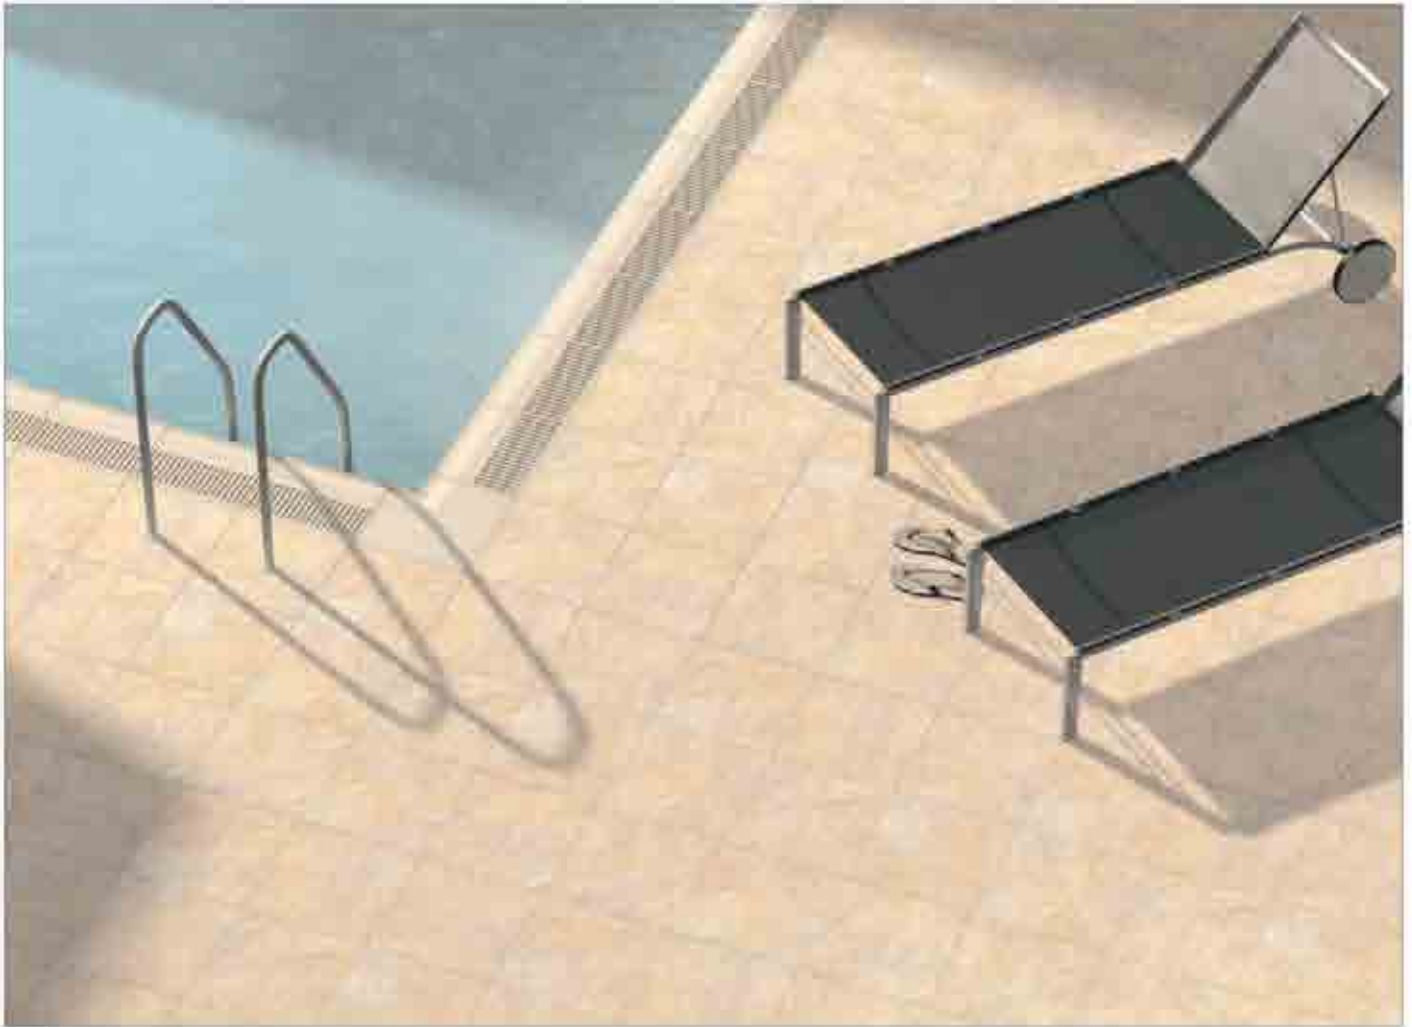

Ocre Grip

Product	Glazed Porcelain Floor Tile	
Size	33 x 33cm	45 x 45cm
Thickness	9mm	9mm
Tiles / Carton	4	5
M² / Carton	1.00m²	1.00m²

- Anti-Slip Rating: DIN 51097 'C'

Pendulum:
SRV Dry 67
Wet 56